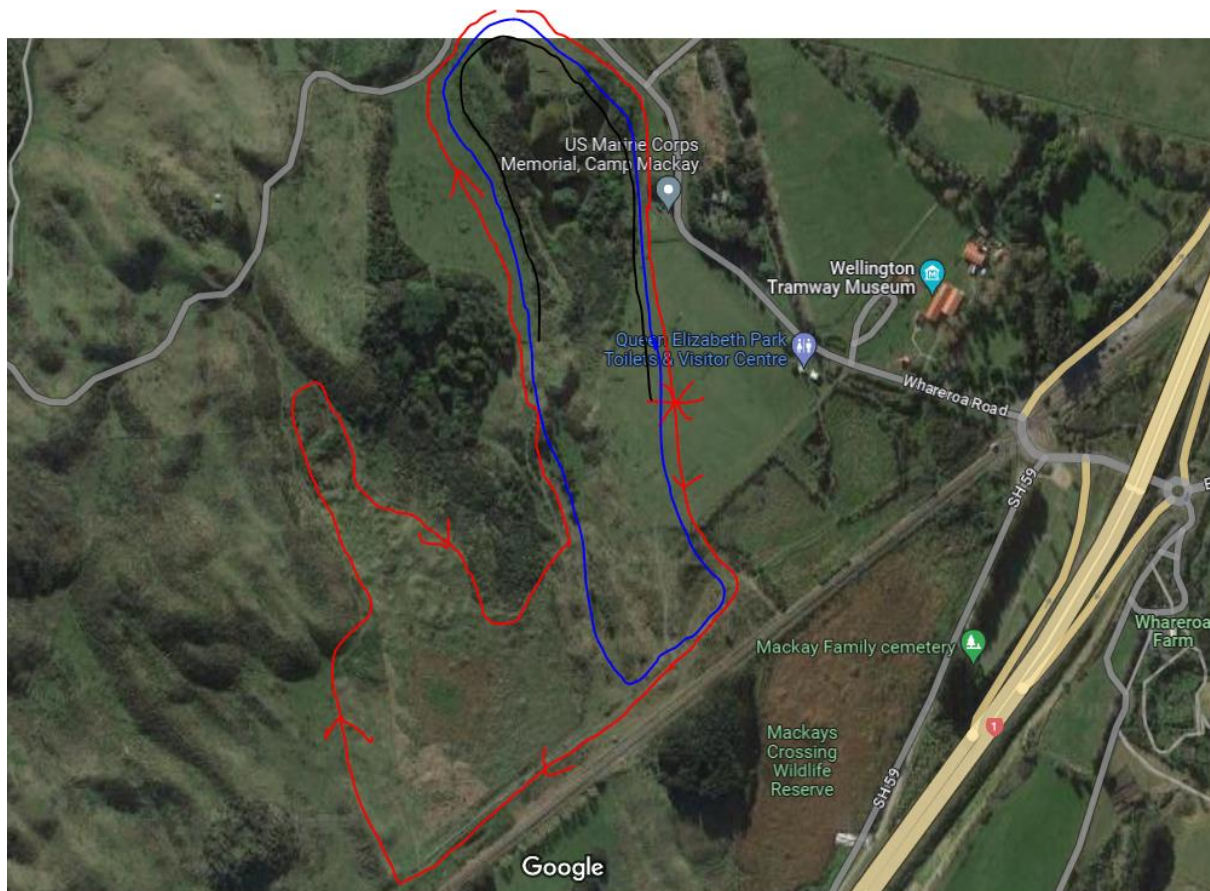

2023 Victoria University Course

Black = 1 km (U10 scratch race)

Blue = 2 km loop (U16/14/12 relay)

Red = 3.3 km loop (main relay)